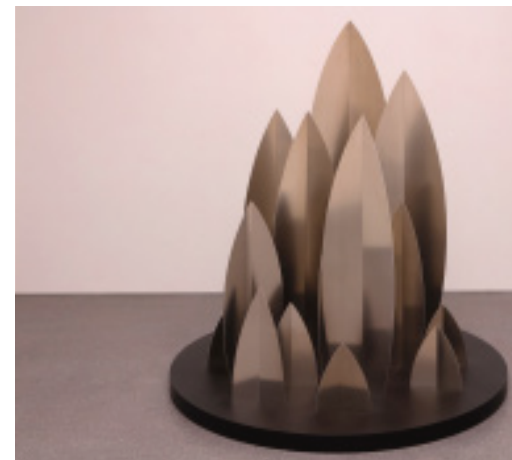

TREND
BEYOND MATT